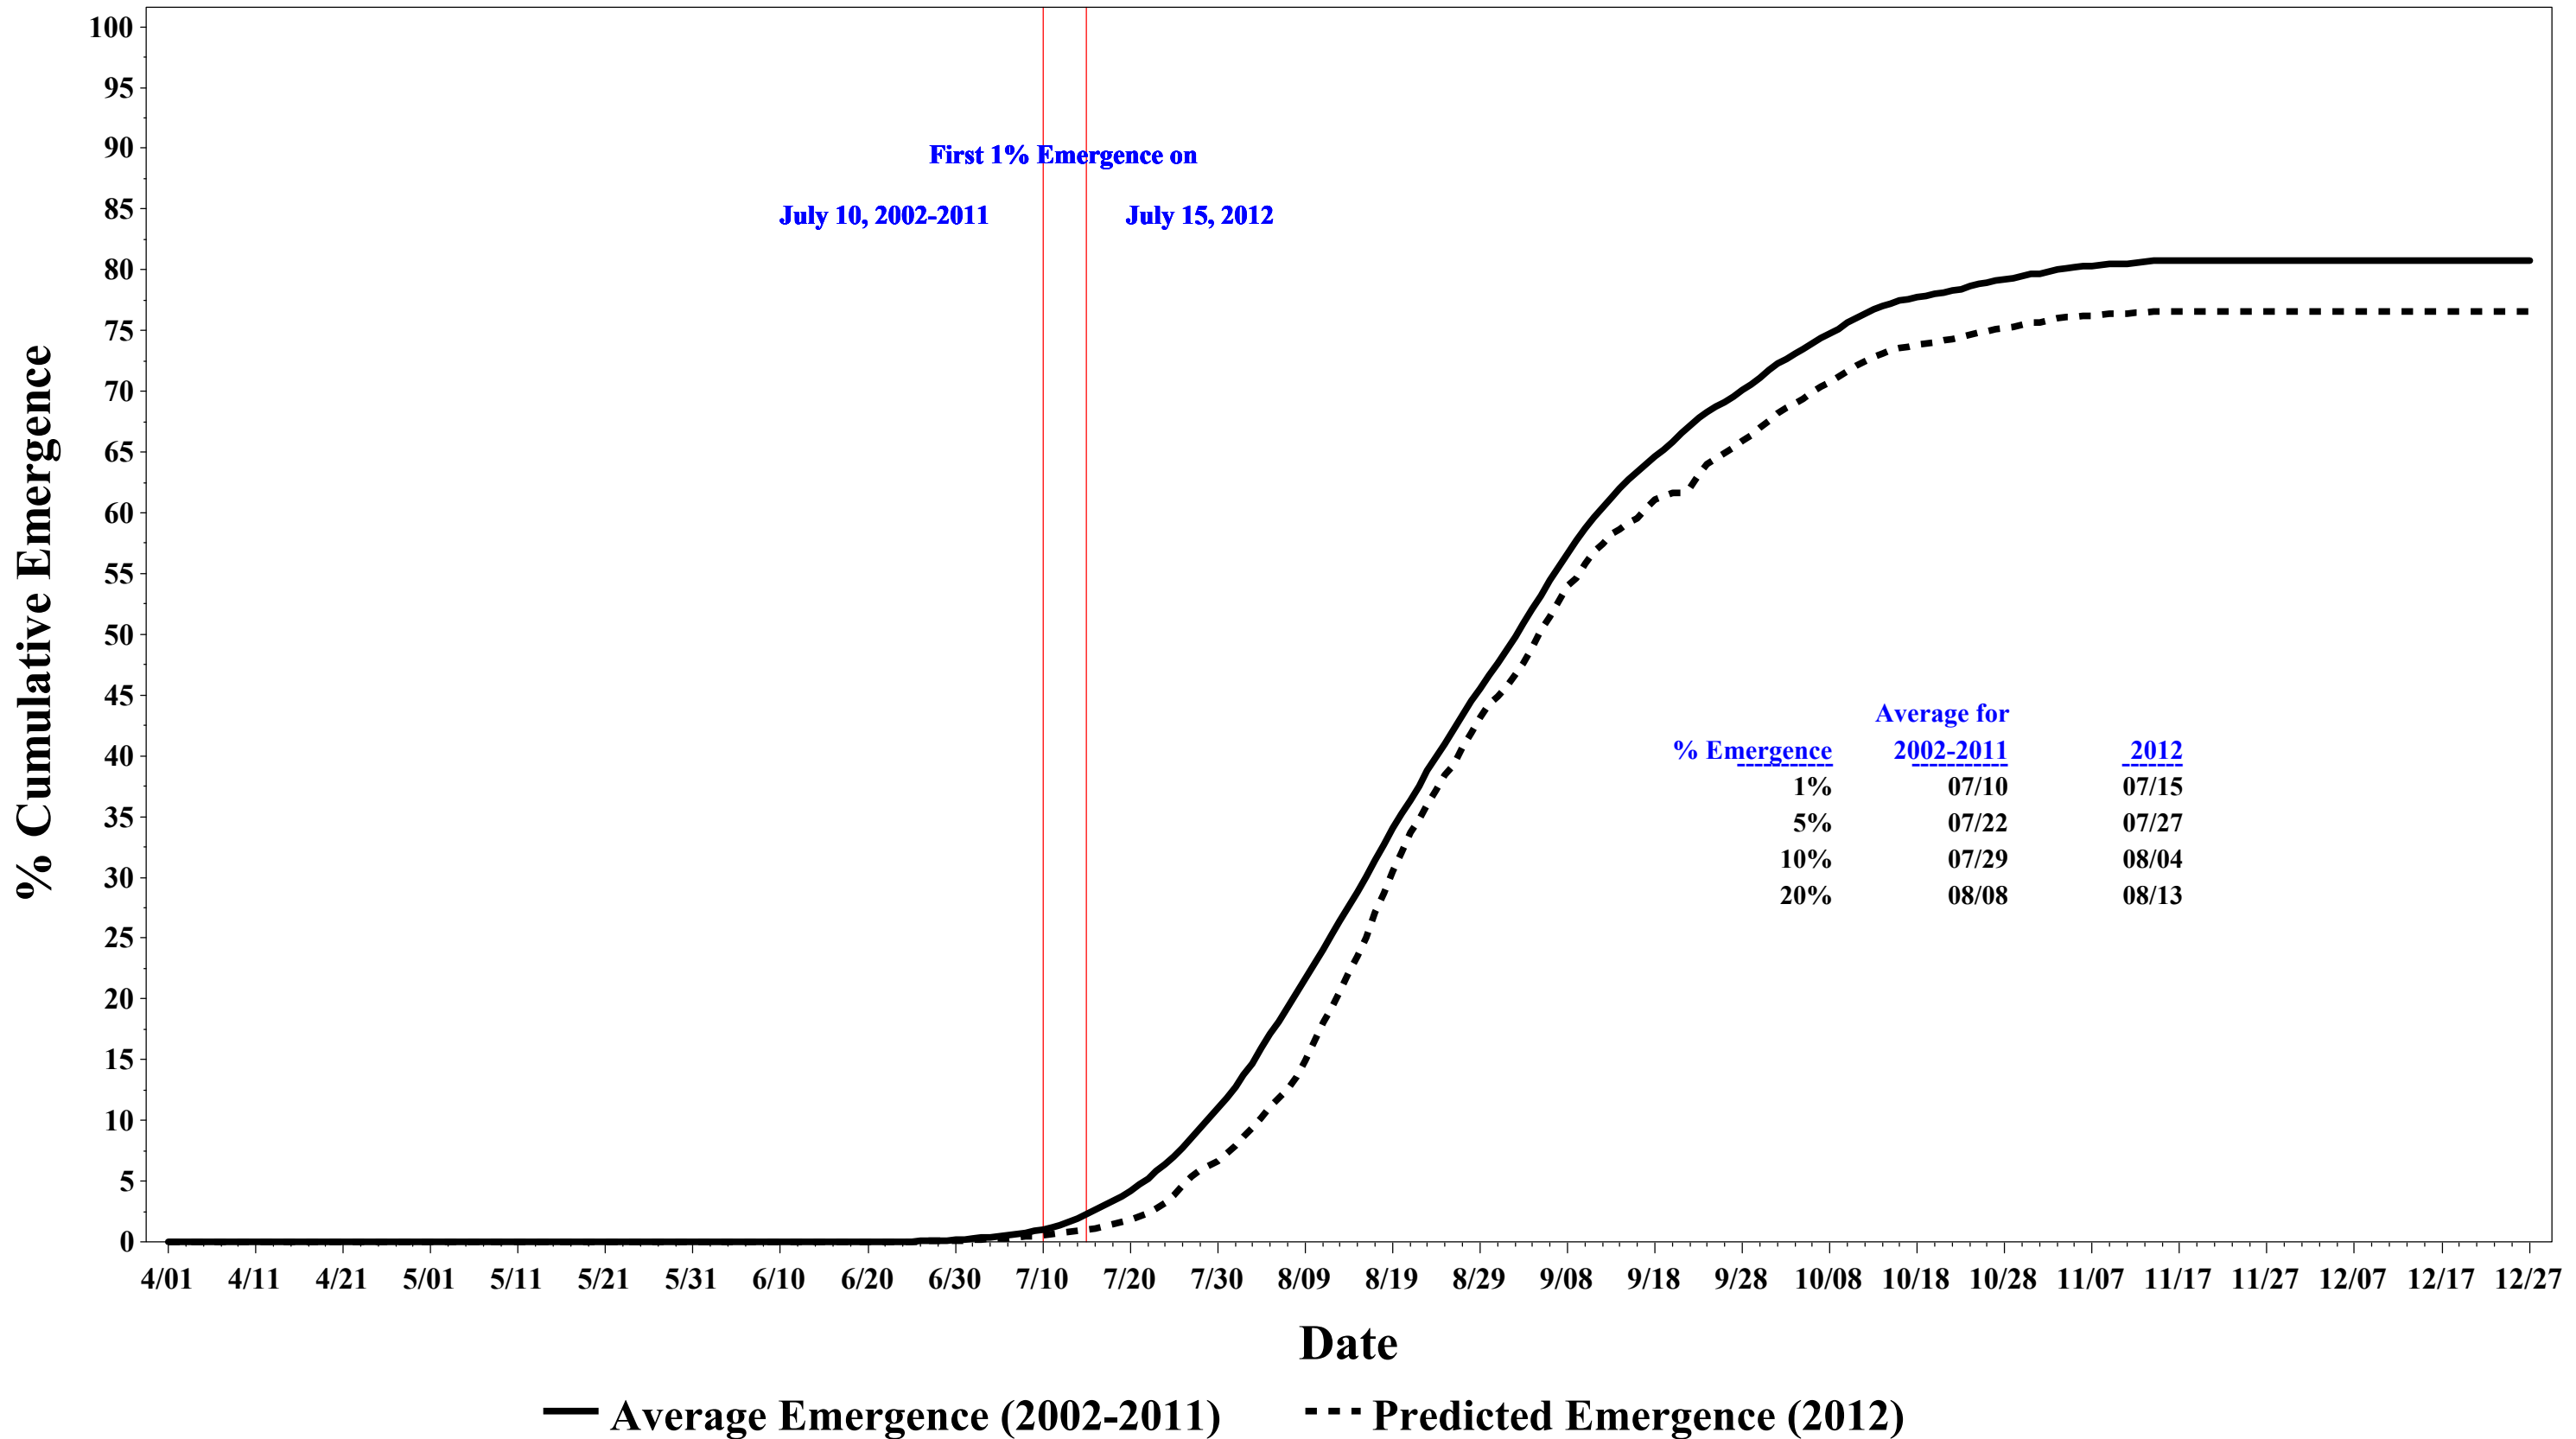

# Adult Asian Longhorn Beetle Emergence - 2012

As of September 25, 2012

Saint-Nazaire, France

Emergence may begin approximate 5 day(s) later in 2012 than 2002-2011